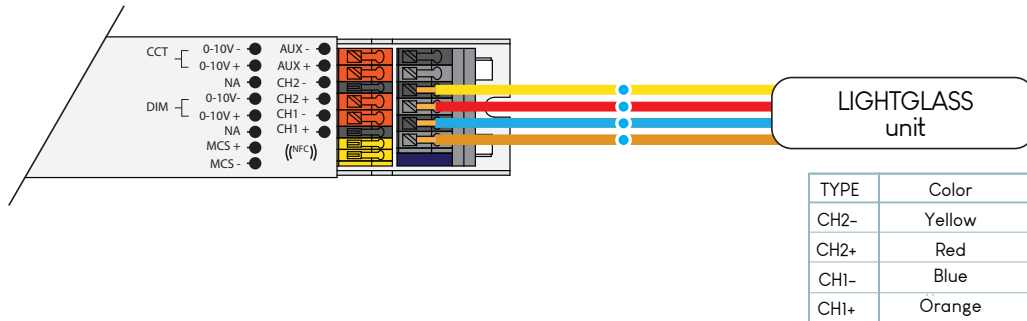

DO NOT CONNECT LIGHTGLASS UNIT DIRECTLY TO LINE VOLTAGE.
This will result in permanent damage and all warranty will be void.

WIRE LEGEND

- White
- Black
- Red
- Blue
- Orange
- Yellow
- Pink
- Pink + White Stripe
- Purple
- Purple + White Stripe
- Green (Ground)
- Wire Junction

The Moons driver used by LIGHTGLASS has the ability to control both the intensity of light and color temperature of light (on certain models). This is accomplished VIA two 0-10 channels. One controls color temperature, one controls Intensity.