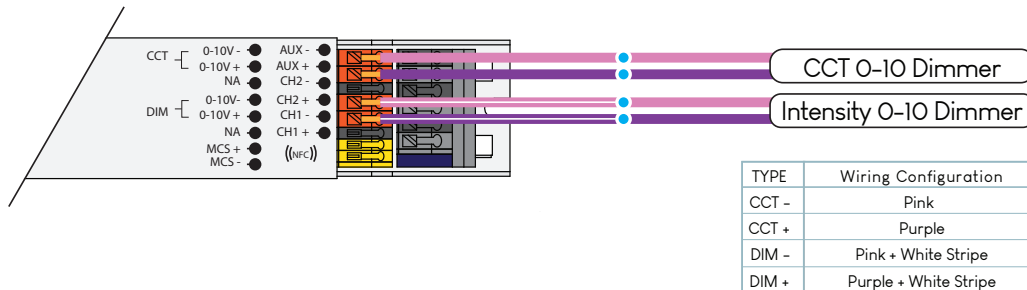

DO NOT CONNECT LIGHTGLASS UNIT DIRECTLY TO LINE VOLTAGE.
This will result in permanent damage and all warranty will be void.

WIRE LEGEND

- White
- Black
- Red
- Blue
- Orange
- Yellow
- Pink
- Pink + White Stripe
- Purple
- Purple + White Stripe
- Green (Ground)
- Wire Junction

The Moons driver used by LIGHTGLASS has the ability to control both the intensity of light and color temperature of light (on certain models). This is accomplished VIA two 0-10 channels. One controls color temperature, one controls Intensity.