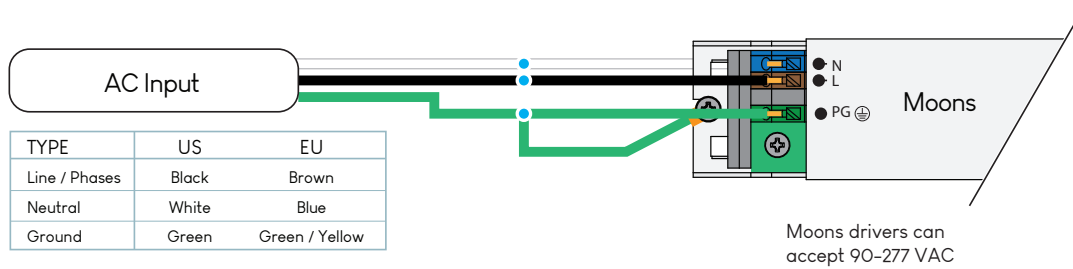

DO NOT CONNECT LIGHTGLASS UNIT DIRECTLY TO LINE VOLTAGE.
This will result in permanent damage and all warranty will be void.

WIRE LEGEND

- White
- Black
- Red
- Blue
- Orange
- Yellow
- Pink
- Pink + White Stripe
- Purple
- Purple + White Stripe
- Green (Ground)
- Wire Junction

The Moons driver used by LIGHTGLASS has the ability to control both the intensity of light and color temperature of light (on certain models). This is accomplished VIA two 0-10 channels. One controls color temperature, one controls Intensity.